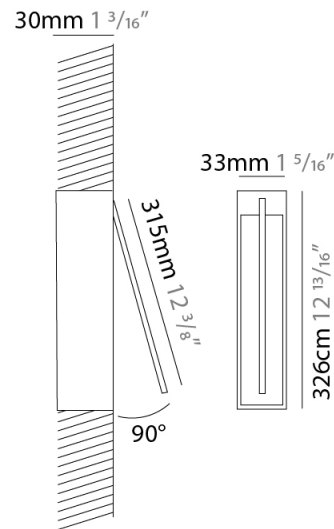

PROJECT
TYPE
SPECIFIER
QUANTITY
DATE

SPILLO 1 ROD RECESSED

D46005- -
base number   Color   Finish
                         Temperature   Options

1. To build a product code in our configurator select the specify button on the base model # product page
2. To build a manual product code on this datasheet choose from the options listed below in blue font and add the suffix to the base model #

GENERAL

Series: Spillo
Subseries: Spillo 1 Rod
Brand: Icone
Division: Design
Mounting Type: Recessed
Mounting Location: Wall
Subcategory: Ambient

PHYSICAL

Shape: Rectangle
Width (mm): 33
Width (in): 1 ⁵/₁₆
Height (mm): 326
Height (in): 12 ¹³/₁₆
Min. Recessing Depth (mm): 30
Min. Recessing Depth (in): 1 ³/₁₆
Light Distribution: Adjustable
Fixture Finish: WHI / BLK / CHR / BGD
Fixture Material: Brass

ELECTRICAL

Lamp Type: LED
Total Output Wattage (W): 3.96
Dimming: 0-10V Dimming
Driver Included: No
Driver Location: Remote
Driver Type: Constant Voltage - 120 / 277Vac
Driver Class: Class 2
Input Voltage (V): 120 - 277
Output Voltage (V): 12
Upon Request: (Not included, see components) 0-10Vdc dimming / 277Vac

LED

Color Temperature (°K): 2700 / 3000
Nominal Lumen (lm): 330
CRI: >90 CRI
Lamp Life (hrs): 50000

OPTICAL

Adjustability: Tilt 120°

RATINGS AND CERTIFICATIONS

Certified By: Certified for North American Standards
IP rating: IP20