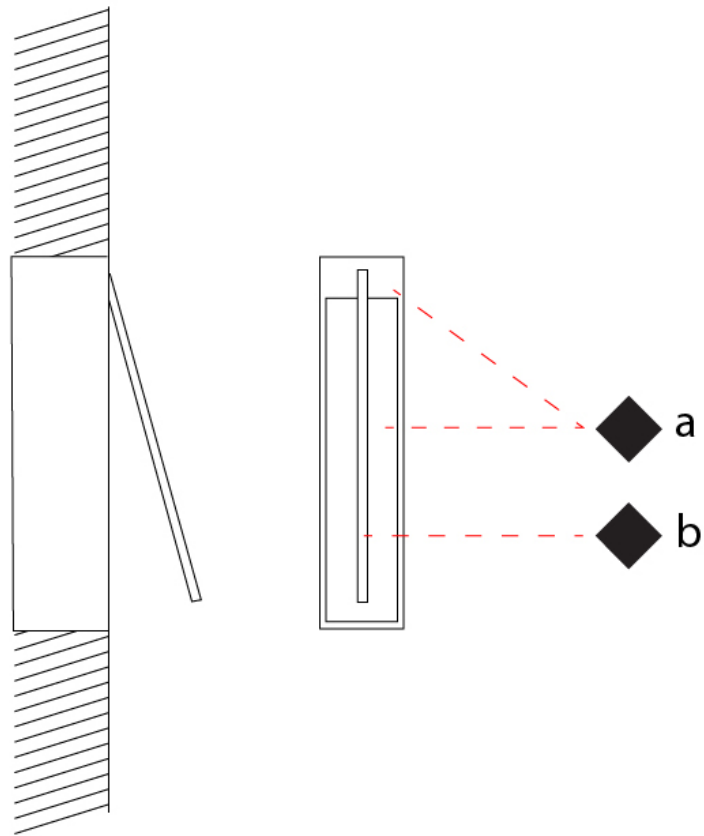

SPILO 1 ROD RECESSED

D46007-

PROJECT _____

TYPE _____

SPECIFIER _____

QUANTITY _____

DATE _____

D