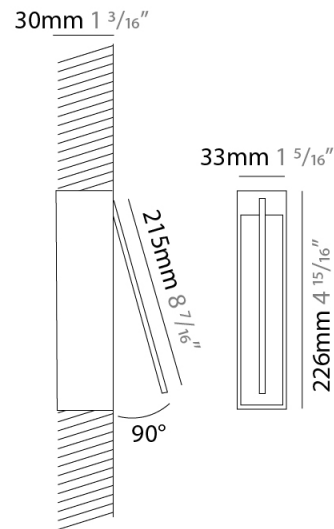

PROJECT
TYPE
SPECIFIER
QUANTITY
DATE

SPILLO 1 ROD RECESSED

D46004- -

base number
Color   Temperature   Finish   Options

1. To build a product code in our configurator select the specify button on the base model # product page
2. To build a manual product code on this datasheet choose from the options listed below in blue font and add the suffix to the base model #

GENERAL

Series: Spillo
Subseries: Spillo 1 Rod
Brand: Icone
Division: Design
Mounting Type: Recessed
Mounting Location: Wall
Subcategory: Ambient

PHYSICAL

Shape: Rectangle
Width (mm): 33
Width (in): 1 ⁵/₁₆
Height (mm): 226
Height (in): 8 ⁷/₈
Min. Recessing Depth (mm): 30
Min. Recessing Depth (in): 1 ³/₁₆
Light Distribution: Adjustable
[Fixture Finish: WHI / BLK / CHR / BGD](#)
Fixture Material: Brass

ELECTRICAL

Lamp Type: LED
Total Output Wattage (W): 2.64
Dimming: 0-10V Dimming
Driver Included: No
Driver Location: Remote
Driver Type: Constant Voltage - 120 / 277Vac
Driver Class: Class 2
Input Voltage (V): 120 - 277
Output Voltage (V): 12
Upon Request: (Not included, see components) 0-10Vdc dimming / 277Vac

LED

[Color Temperature (°K): 2700 / 3000](#)
Nominal Lumen (lm): 220
CRI: >90 CRI
Lamp Life (hrs): 50000

OPTICAL

Adjustability: Tilt 120°

RATINGS AND CERTIFICATIONS

Certified By: Certified for North American Standards
IP rating: IP20