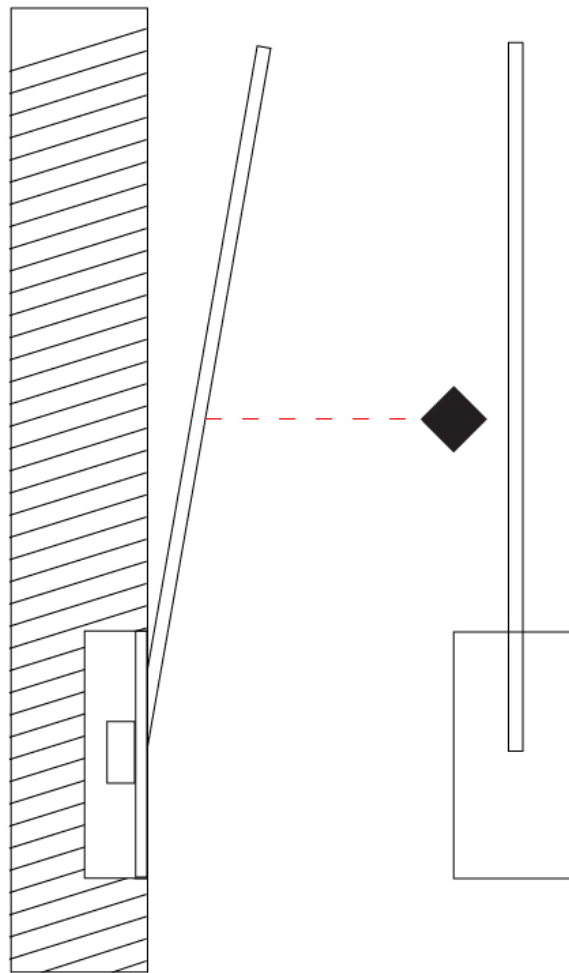

SPILLO 1 ROD RECESSED

D46014-

PROJECT _____

TYPE _____

SPECIFIER _____

QUANTITY _____

DATE _____

D