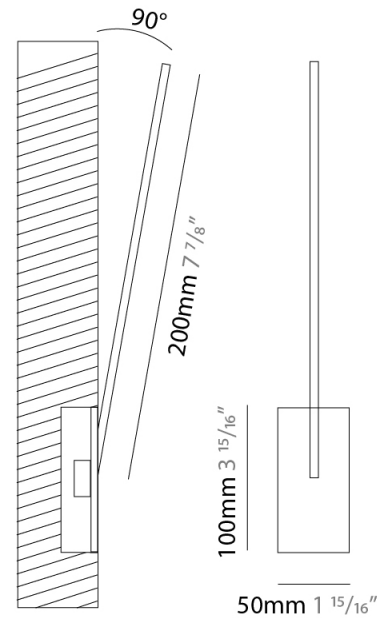

PROJECT	_____
TYPE	_____
SPECIFIER	_____
QUANTITY	_____
DATE	_____

SPILLO 1 ROD RECESSED

D46012- _____ - _____
base number   Color   Finish
                          Temperature   Options

1. To build a product code in our configurator select the specify button on the base model # product page
2. To build a manual product code on this datasheet choose from the options listed below in blue font and add the suffix to the base model #

GENERAL

Series: Spillo
Subseries: Spillo 1 Rod
Brand: Icone
Division: Design
Mounting Type: Recessed
Mounting Location: Wall
Subcategory: Ambient

PHYSICAL

Shape: Rectangle
Width (mm): 50
Width (in): 1 15/16
Height (mm): 200
Height (in): 7 7/8
Light Distribution: Adjustable
Fixture Finish: WHI / BLK / CHR / BGD
Fixture Material: Brass

ELECTRICAL

Lamp Type: LED
Total Output Wattage (W): 2.64
Dimming: 0-10V Dimming
Driver Included: No
Driver Location: Remote
Driver Type: Constant Voltage - 120 / 277Vac
Driver Class: Class 2
Input Voltage (V): 120 - 277
Output Voltage (V): 12
Upon Request: (Not included, see components) 0-10Vdc dimming / 277Vac

LED

Color Temperature (°K): 2700 / 3000
Nominal Lumen (lm): 220
CRI: >90 CRI
Lamp Life (hrs): 50000

OPTICAL

Adjustability: Tilt 120°

RATINGS AND CERTIFICATIONS

Certified By: Certified for North American Standards
IP rating: IP20