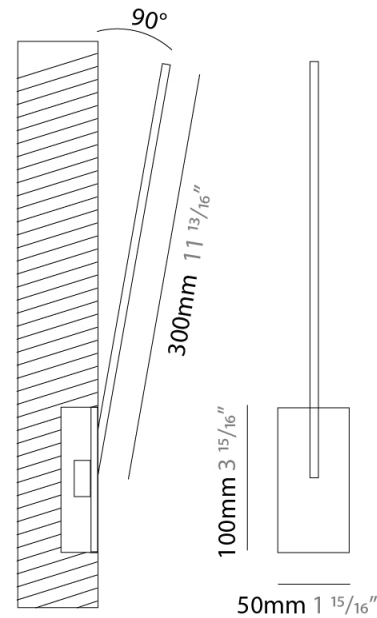

PROJECT	_____
TYPE	_____
SPECIFIER	_____
QUANTITY	_____
DATE	_____

SPILLO 1 ROD RECESSED

D46013- _____ - _____
base number   Color   Finish
                         Temperature   Options

1. To build a product code in our configurator select the specify button on the base model # product page
2. To build a manual product code on this datasheet choose from the options listed below in blue font and add the suffix to the base model #

GENERAL

Series: Spillo
Subseries: Spillo 1 Rod
Brand: Icone
Division: Design
Mounting Type: Recessed
Mounting Location: Wall
Subcategory: Ambient

PHYSICAL

Shape: Rectangle
Width (mm): 50
Width (in): 1 15/16
Height (mm): 300
Height (in): 11 13/16
Light Distribution: Adjustable
Fixture Finish: WHI / BLK / CHR / BGD
Fixture Material: Brass

ELECTRICAL

Lamp Type: LED
Total Output Wattage (W): 3.96
Dimming: 0-10V Dimming
Driver Included: No
Driver Location: Remote
Driver Type: Constant Voltage - 120 / 277Vac
Driver Class: Class 2
Input Voltage (V): 120 - 277
Output Voltage (V): 12
Upon Request: (Not included, see components) 0-10Vdc dimming / 277Vac

LED

Color Temperature (°K): 2700 / 3000
Nominal Lumen (lm): 330
CRI: >90 CRI
Lamp Life (hrs): 50000

OPTICAL

Adjustability: Tilt 120°

RATINGS AND CERTIFICATIONS

Certified By: Certified for North American Standards
IP rating: IP20