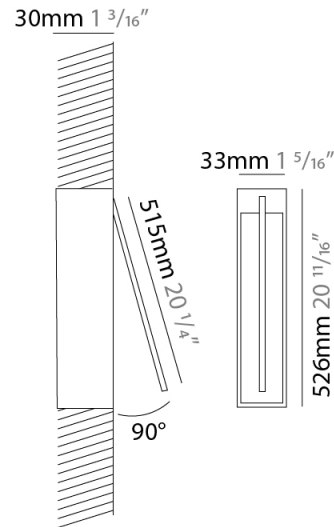

PROJECT
TYPE
SPECIFIER
QUANTITY
DATE

SPILLO 1 ROD RECESSED

D46007- -
base number   Color   Finish
                         Temperature   Options

1. To build a product code in our configurator select the specify button on the base model # product page
2. To build a manual product code on this datasheet choose from the options listed below in blue font and add the suffix to the base model #

GENERAL

Series: Spillo
Subseries: Spillo 1 Rod
Brand: Icone
Division: Design
Mounting Type: Recessed
Mounting Location: Wall
Subcategory: Ambient

PHYSICAL

Shape: Rectangle
Width (mm): 33
Width (in): 1 ⁵/₁₆
Height (mm): 526
Height (in): 20 ¹¹/₁₆
Min. Recessing Depth (mm): 30
Min. Recessing Depth (in): 1 ³/₁₆
Light Distribution: Adjustable
Fixture Finish: WHI / BLK / CHR / BGD
Fixture Material: Brass

ELECTRICAL

Lamp Type: LED
Total Output Wattage (W): 6.6
Dimming: 0-10V Dimming
Driver Included: No
Driver Location: Remote
Driver Type: Constant Voltage - 120 / 277Vac
Driver Class: Class 2
Input Voltage (V): 120 - 277
Output Voltage (V): 12
Upon Request: (Not included, see components) 0-10Vdc dimming / 277Vac

LED

Color Temperature (°K): 2700 / 3000
Nominal Lumen (lm): 550
CRI: >90 CRI
Lamp Life (hrs): 50000

OPTICAL

Adjustability: Tilt 120°

RATINGS AND CERTIFICATIONS

Certified By: Certified for North American Standards
IP rating: IP20