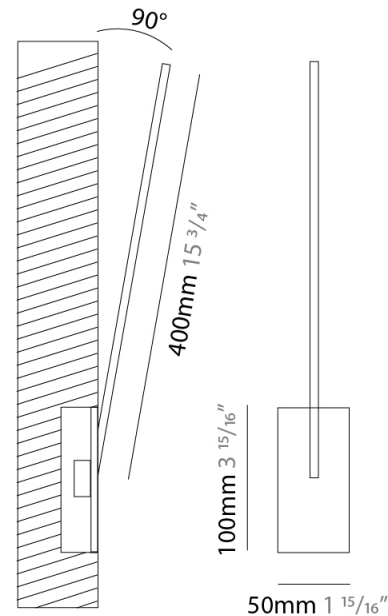

PROJECT	_____
TYPE	_____
SPECIFIER	_____
QUANTITY	_____
DATE	_____

SPILLO 1 ROD RECESSED

D46014- _____ - _____
base number   Color   Finish
                                 Temperature   Options

1. To build a product code in our configurator select the specify button on the base model # product page
2. To build a manual product code on this datasheet choose from the options listed below in blue font and add the suffix to the base model #

GENERAL

Series: Spillo
Subseries: Spillo 1 Rod
Brand: Icone
Division: Design
Mounting Type: Recessed
Mounting Location: Wall
Subcategory: Ambient

PHYSICAL

Shape: Rectangle
Width (mm): 50
Width (in): 1 ¹⁵/₁₆
Height (mm): 400
Height (in): 15 ³/₄
Light Distribution: Adjustable
Fixture Finish: WHI / BLK / CHR / BGD
Fixture Material: Brass

ELECTRICAL

Lamp Type: LED
Total Output Wattage (W): 4.8
Dimming: 0-10V Dimming
Driver Included: No
Driver Location: Remote
Driver Type: Constant Voltage - 120Vac
Driver Class: Class 2
Input Voltage (V): 120
Output Voltage (V): 12
Upon Request: (Not included, see components) 0-10Vdc dimming / 277Vac

LED

Color Temperature (°K): 2700 / 3000
Nominal Lumen (lm): 440
CRI: >90 CRI
Lamp Life (hrs): 50000

OPTICAL

Adjustability: Tilt 120°

RATINGS AND CERTIFICATIONS

Certified By: Certified for North American Standards
IP rating: IP20